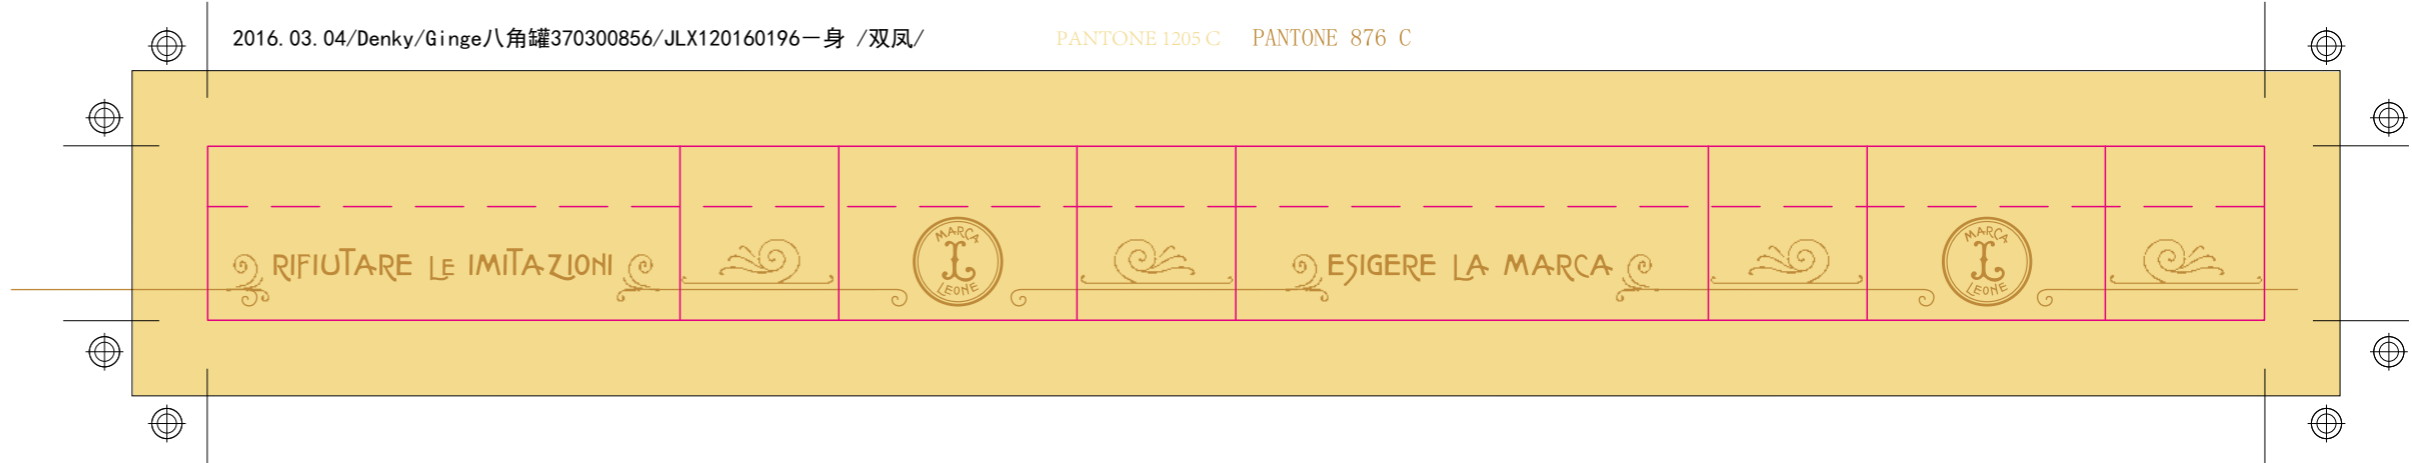

2016. 03. 04/Denky/Ginge八角罐370300856/JLX120160196—盖 /双凤/CMYK

2016. 03. 04/Denky/Ginge八角罐370300856/JLX120160196—盖 /双凤/CMYK

PANTONE 876 C

2016. 03. 04/Denky/Ginge八角罐370300856/JLX120160196—底 /双凤/CMYK

PANTONE 1205 C
PANTONE 876 C

2016. 03. 04/Denky/Ginge八角罐370300856/JLX120160196—身 /双凤/

PANTONE 1205 C PANTONE 876 C

2016. 03. 04/Denky/Ginge八角罐370300856/JLX120160196—盖 /双凤/CMYK

white白墨

white白墨

2016. 03. 04/Denky/Ginge八角罐370300856/JLX120160196—底 /双凤/CMYK

2016. 03. 04/Denky/Ginge八角罐370300856/JLX120160196—身 /双凤/

white白墨