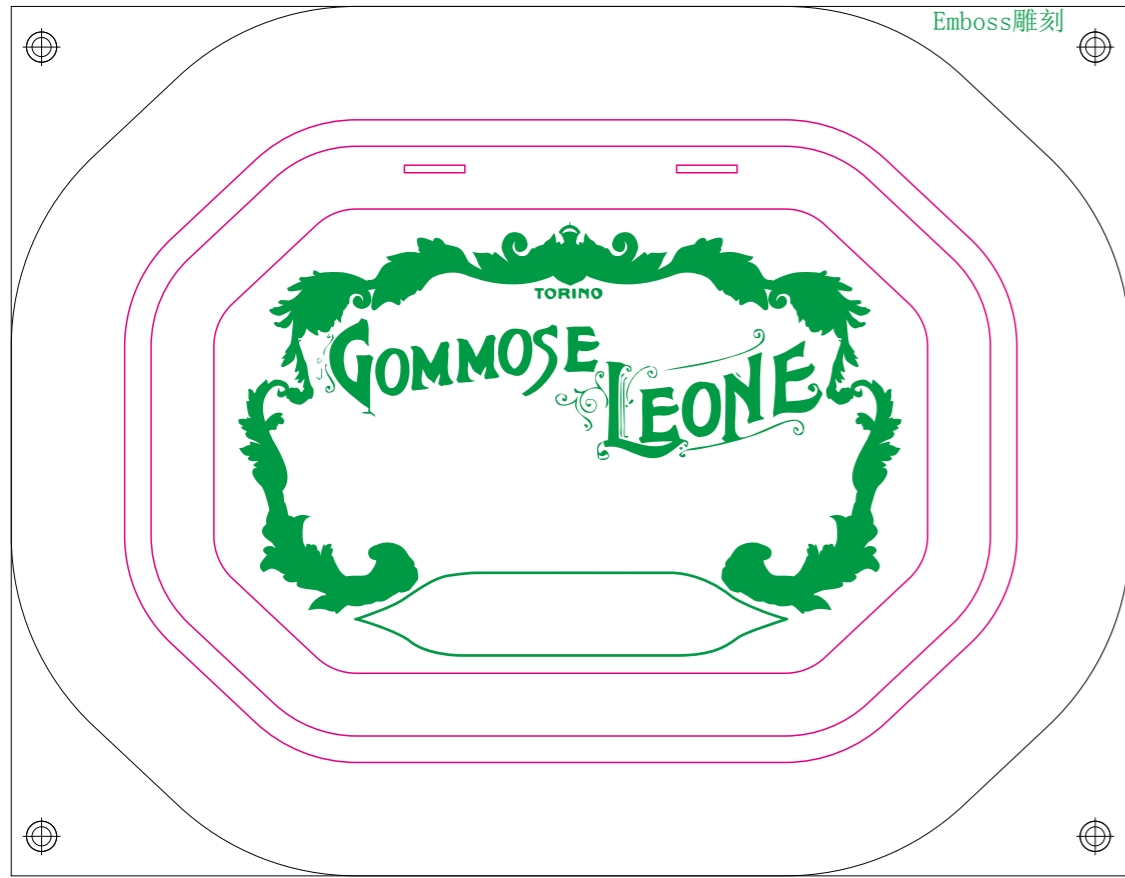

2016. 03. 04/Denky/Ginge八角罐370300856/JLX120160196—盖 /双凤/CMYK

2016. 03. 04/Denky/Ginge八角罐370300856/JLX120160196—盖 /双凤/CMYK

PANTONE 876 C

2016. 03. 04/Denky/Ginge八角罐370300856/JLX120160196—底 /双凤/CMYK

PANTONE 1205 C
PANTONE 876 C

2016. 03. 04/Denky/Ginge八角罐370300856/JLX120160196—身 /双凤/

PANTONE 1205 C PANTONE 876 C

2016. 03. 04/Denky/Ginge八角罐370300856/JLX120160196—盖 /双凤/CMYK

white白墨

white白墨

2016. 03. 04/Denky/Ginge八角罐370300856/JLX120160196—底 /双凤/CMYK

2016. 03. 04/Denky/Ginge八角罐370300856/JLX120160196—身 /双凤/

white白墨